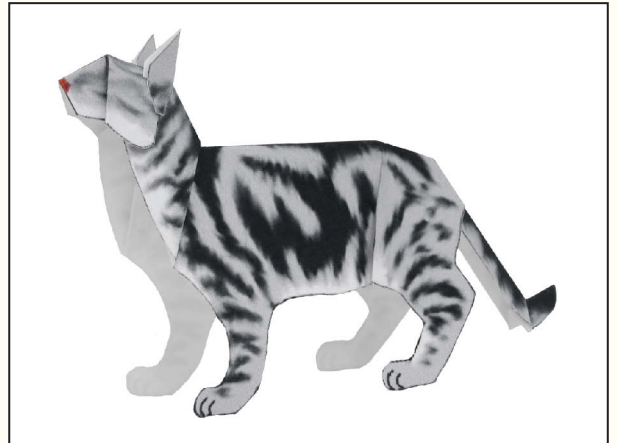

PAPER CRAFT

<http://www.canon.com/c-park/en/>

American Shorthair

Origin: USA

Personality: Gentle and calm.

Enlarged view of head

《Assembly Instructions》

Apply glue to A, then stick on the ear.
(Stick on the other ear in the same way.)

Glue here

- Scissors line
- - - Mountain fold
- - - Valley fold